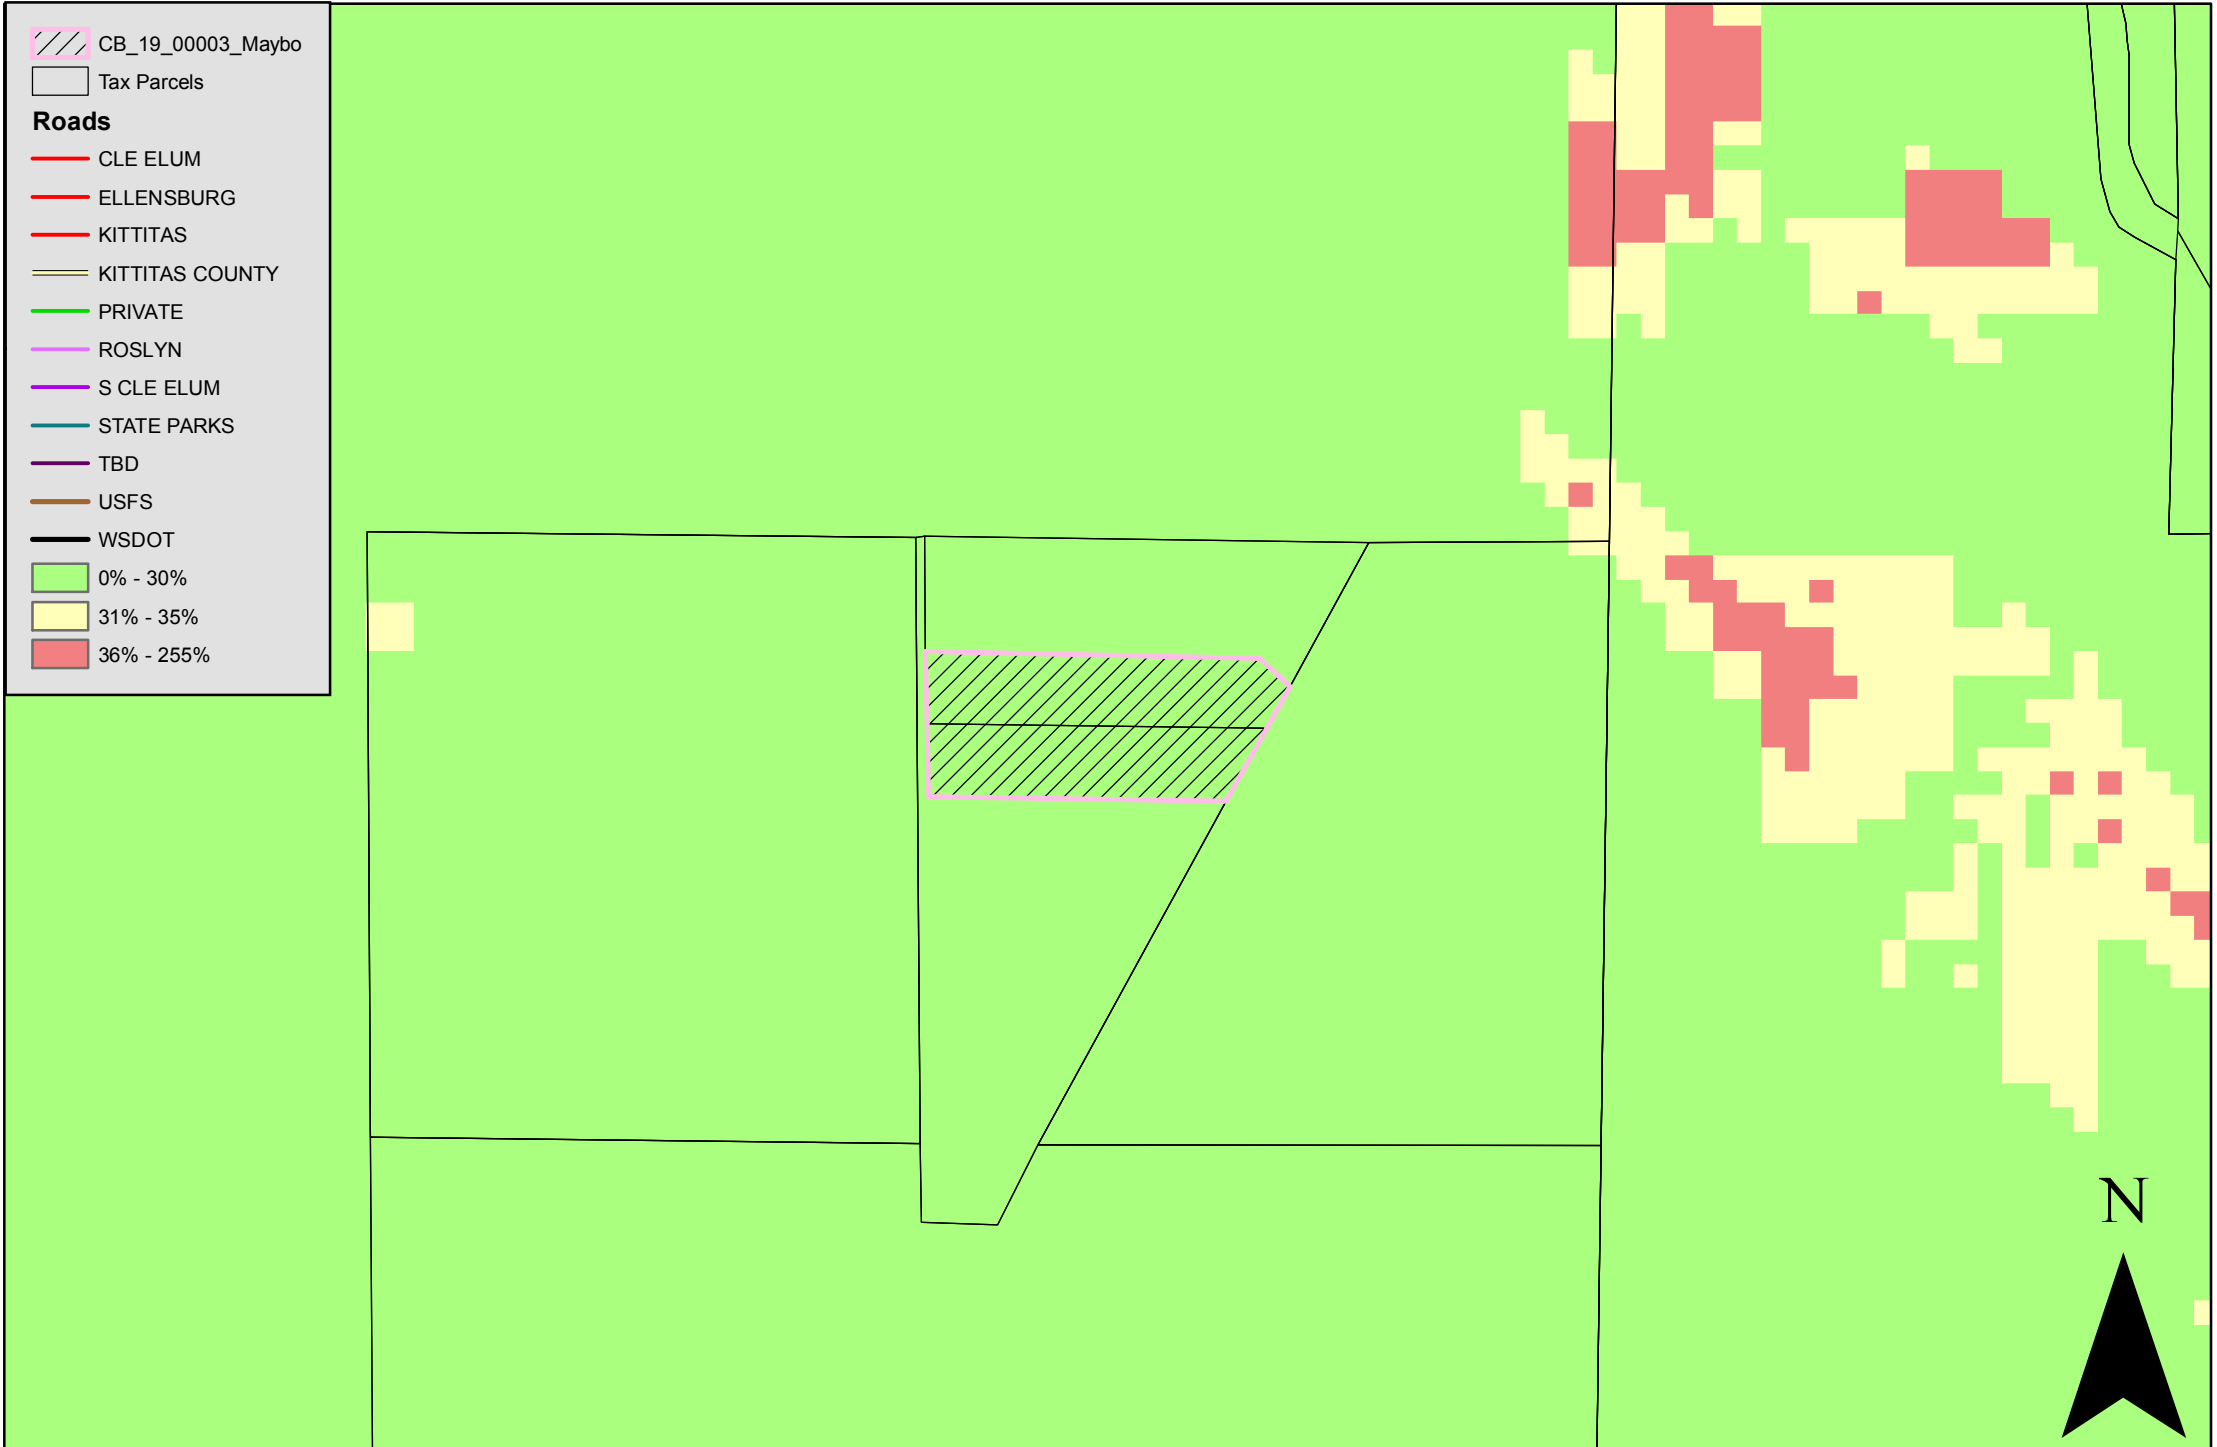

CB-19-00003 Maybo

1:5,000

Hazardous Slopes